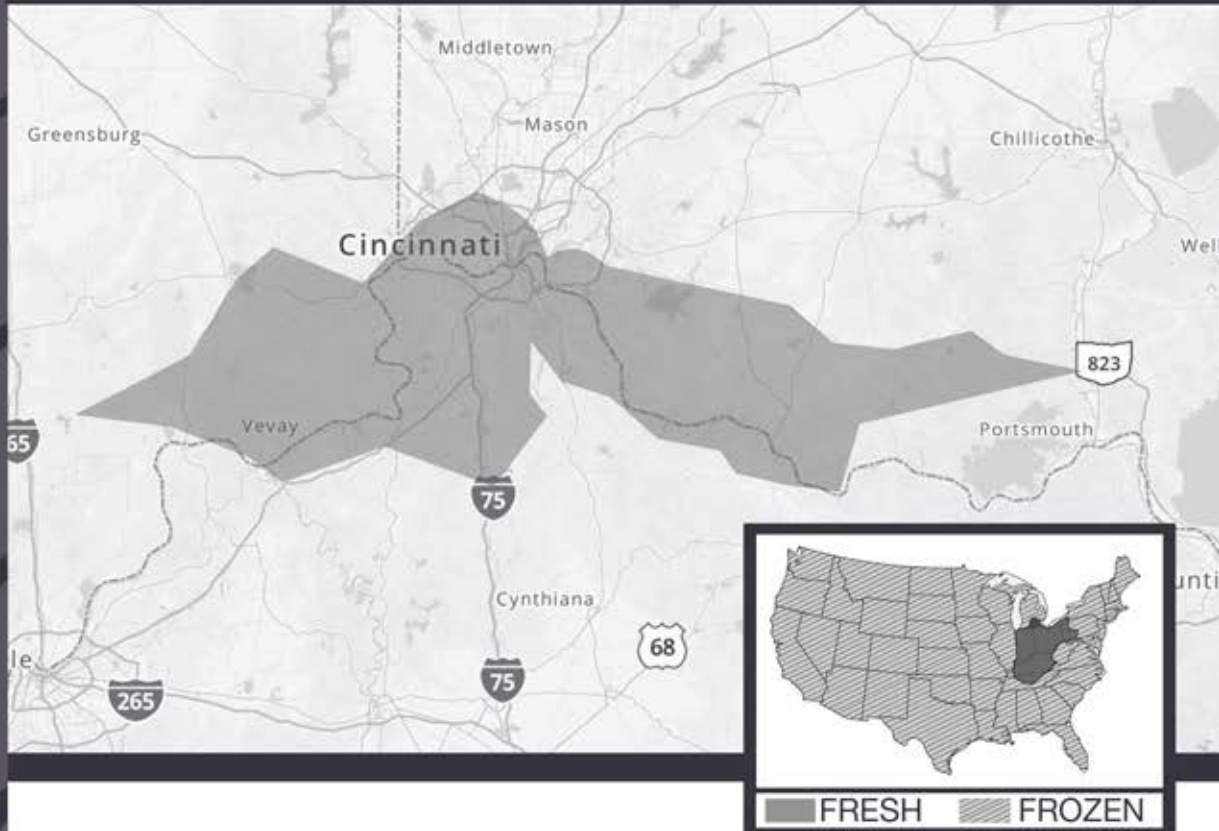

Klosterman Baking Company

CINCINNATI, OH

Depot Area of Distribution

1000 E. Ross Ave., Cincinnati, OH 45217

FRESH SERVICE AREA

5 Deliveries Per Week

(M, T, TH, F, SA)

24/7 Emergency Service

- Cincinnati, OH
- Mason, OH
- Dayton, OH
- Columbus, OH
- Toledo, OH
- Lexington, KY
- Louisville, KY
- Indianapolis, IN
- Nashville, TN

4 Deliveries Per Week

(M, T, TH, SA)

24/7 Emergency Service

- Bowling Green, KY
- Evansville, IN
- Northern, IN
- Pittsburgh, PA

Service Areas

NORTH

Average of 16 miles away

Northernmost cities include: Norwood, OH; Northgate, OH and Milan, IN

SOUTH

Average of 46 miles away

Southernmost cities include: Williamstown, KY; Visalia, KY and Maysville, KY

EAST

Average of 80 miles away

Easternmost cities include: Lucasville, OH; Manchester, OH and Peebles, OH

WEST

Average of 66 miles away

Westernmost cities include: Carrollton, KY; Deputy, IN and Madison, IN

KLOSTERMAN
SINCE
1892
BAKING CO.

klostermanbakery.com

1.877.301.1004 | info@klostermanbakery.com